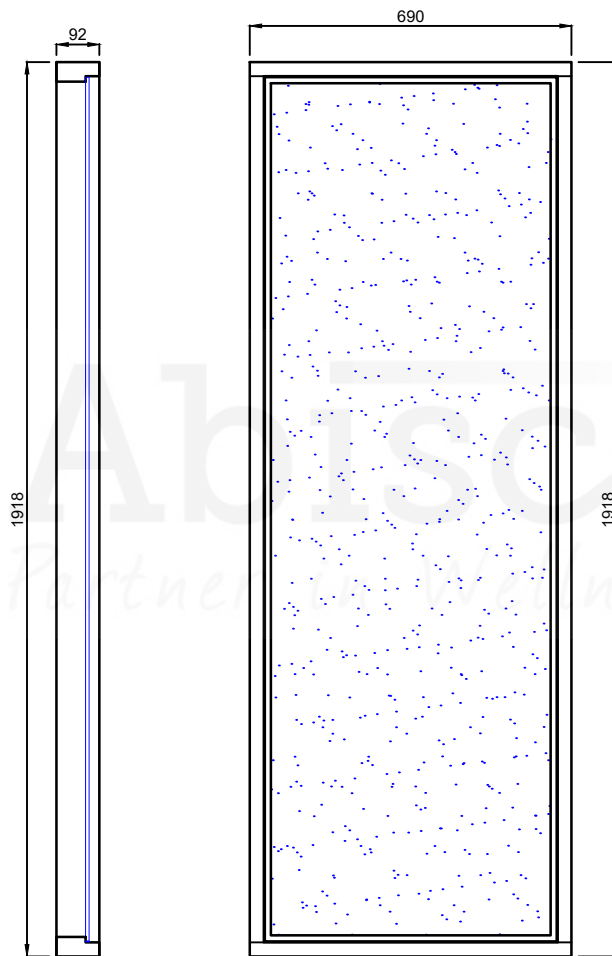

SAUNA WINDOW 92x690x1918 mm
Bronze glass, 42x92 Alder frame

Transparant silicone round the glass
Client must varnish it for outdoor!

Name:

SAUNA WINDOW 92x690x1918

Date 04.02.2019

Signature

Remarks

Format:

A4