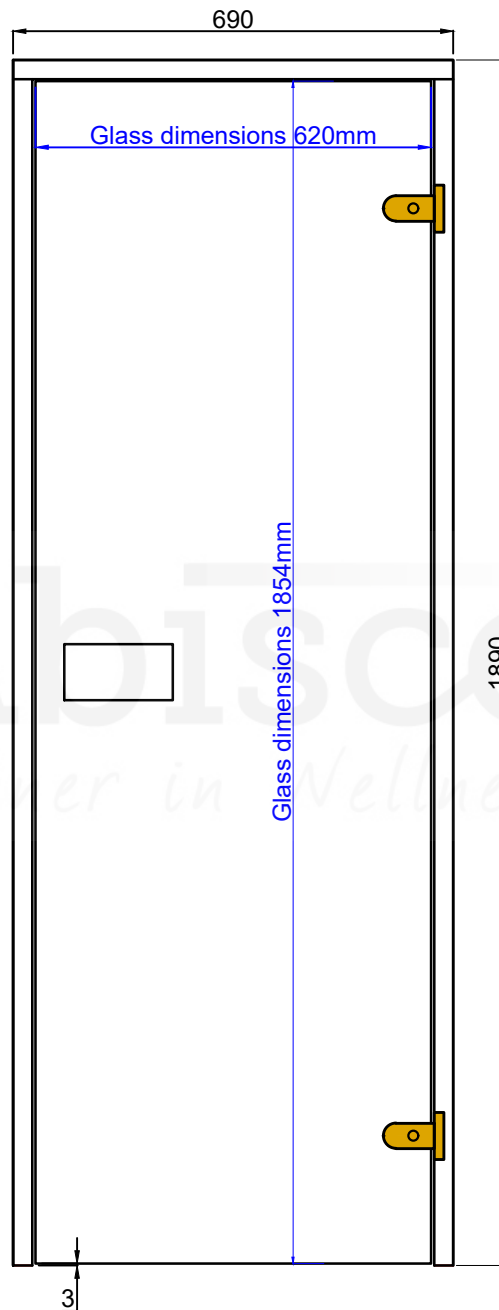

DOOR 92x690x1890 mm  
Classic handle  
Abloy bronze hinges, Roller-lock  
Right or left hand door

Name:

**DOOR 92x690x1890 - CLASSIC**

Date 06.11.2020

Signature

Remarks

Format:

A4