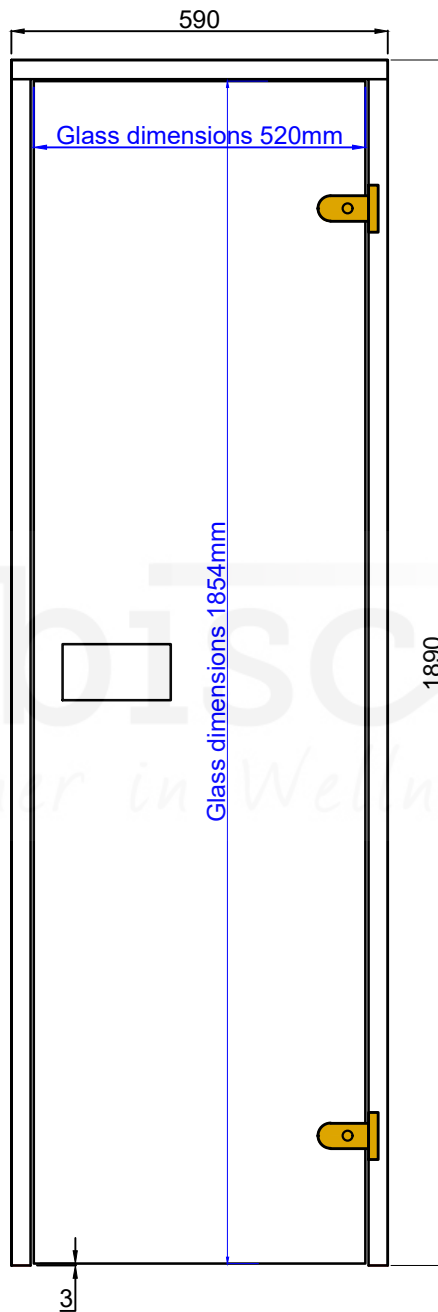

DOOR 92x590x1890 mm  
Classic handle  
Abloy bronze hinges, Roller-lock  
Right or left hand door

Name:

**DOOR 92x590x1890 - CLASSIC**

Date 06.11.2020

Signature

Remarks

Format:

A4